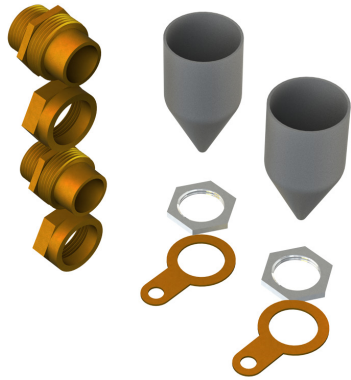

PRODUCT CODE: BW32
CABLE GLAND KIT

DESCRIPTION

32mm Cable Gland Kit

FINISH

Self Colour

MATERIAL

Brass

PACKAGING

Packed in qty 1

ADDITIONAL NOTES

Conforms to BS EN61386-1
Designed for internal applications
Kit comprises; 2 x glands, 2 x shrouds, 2 x tags and 2 x locknuts

Isometric view

Top view

Side view