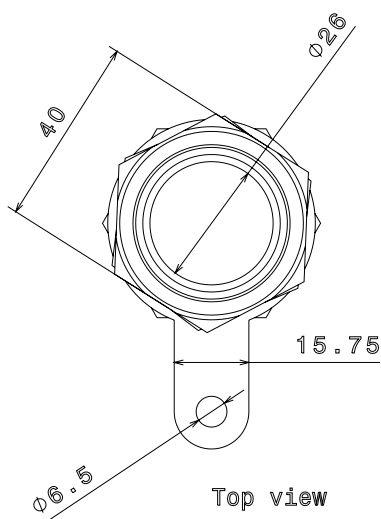

PRODUCT CODE: BW32
CABLE GLAND KIT

DESCRIPTION

32mm Cable Gland Kit

FINISH

Self Colour

MATERIAL

Brass

PACKAGING

Packed in qty 1

ADDITIONAL NOTES

Conforms to BS EN61386-1
Designed for internal applications
Kit comprises; 2 x glands, 2 x shrouds, 2 x tags and 2 x locknuts

Isometric view

Top view

Side view