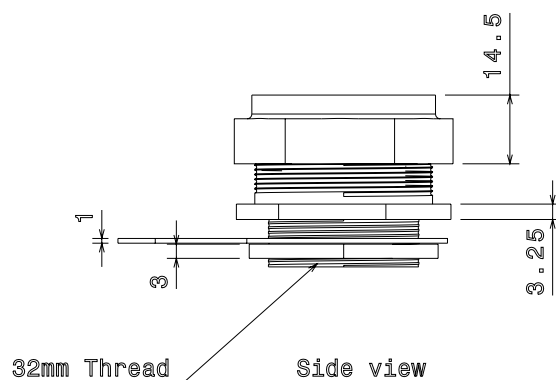

Packed in qty 1

ADDITIONAL NOTES

Conforms to BS EN61386-1
Designed for internal applications
Kit comprises; 2 x glands, 2 x shrouds, 2 x tags and 2 x locknuts

Isometric view

Top view

Side view